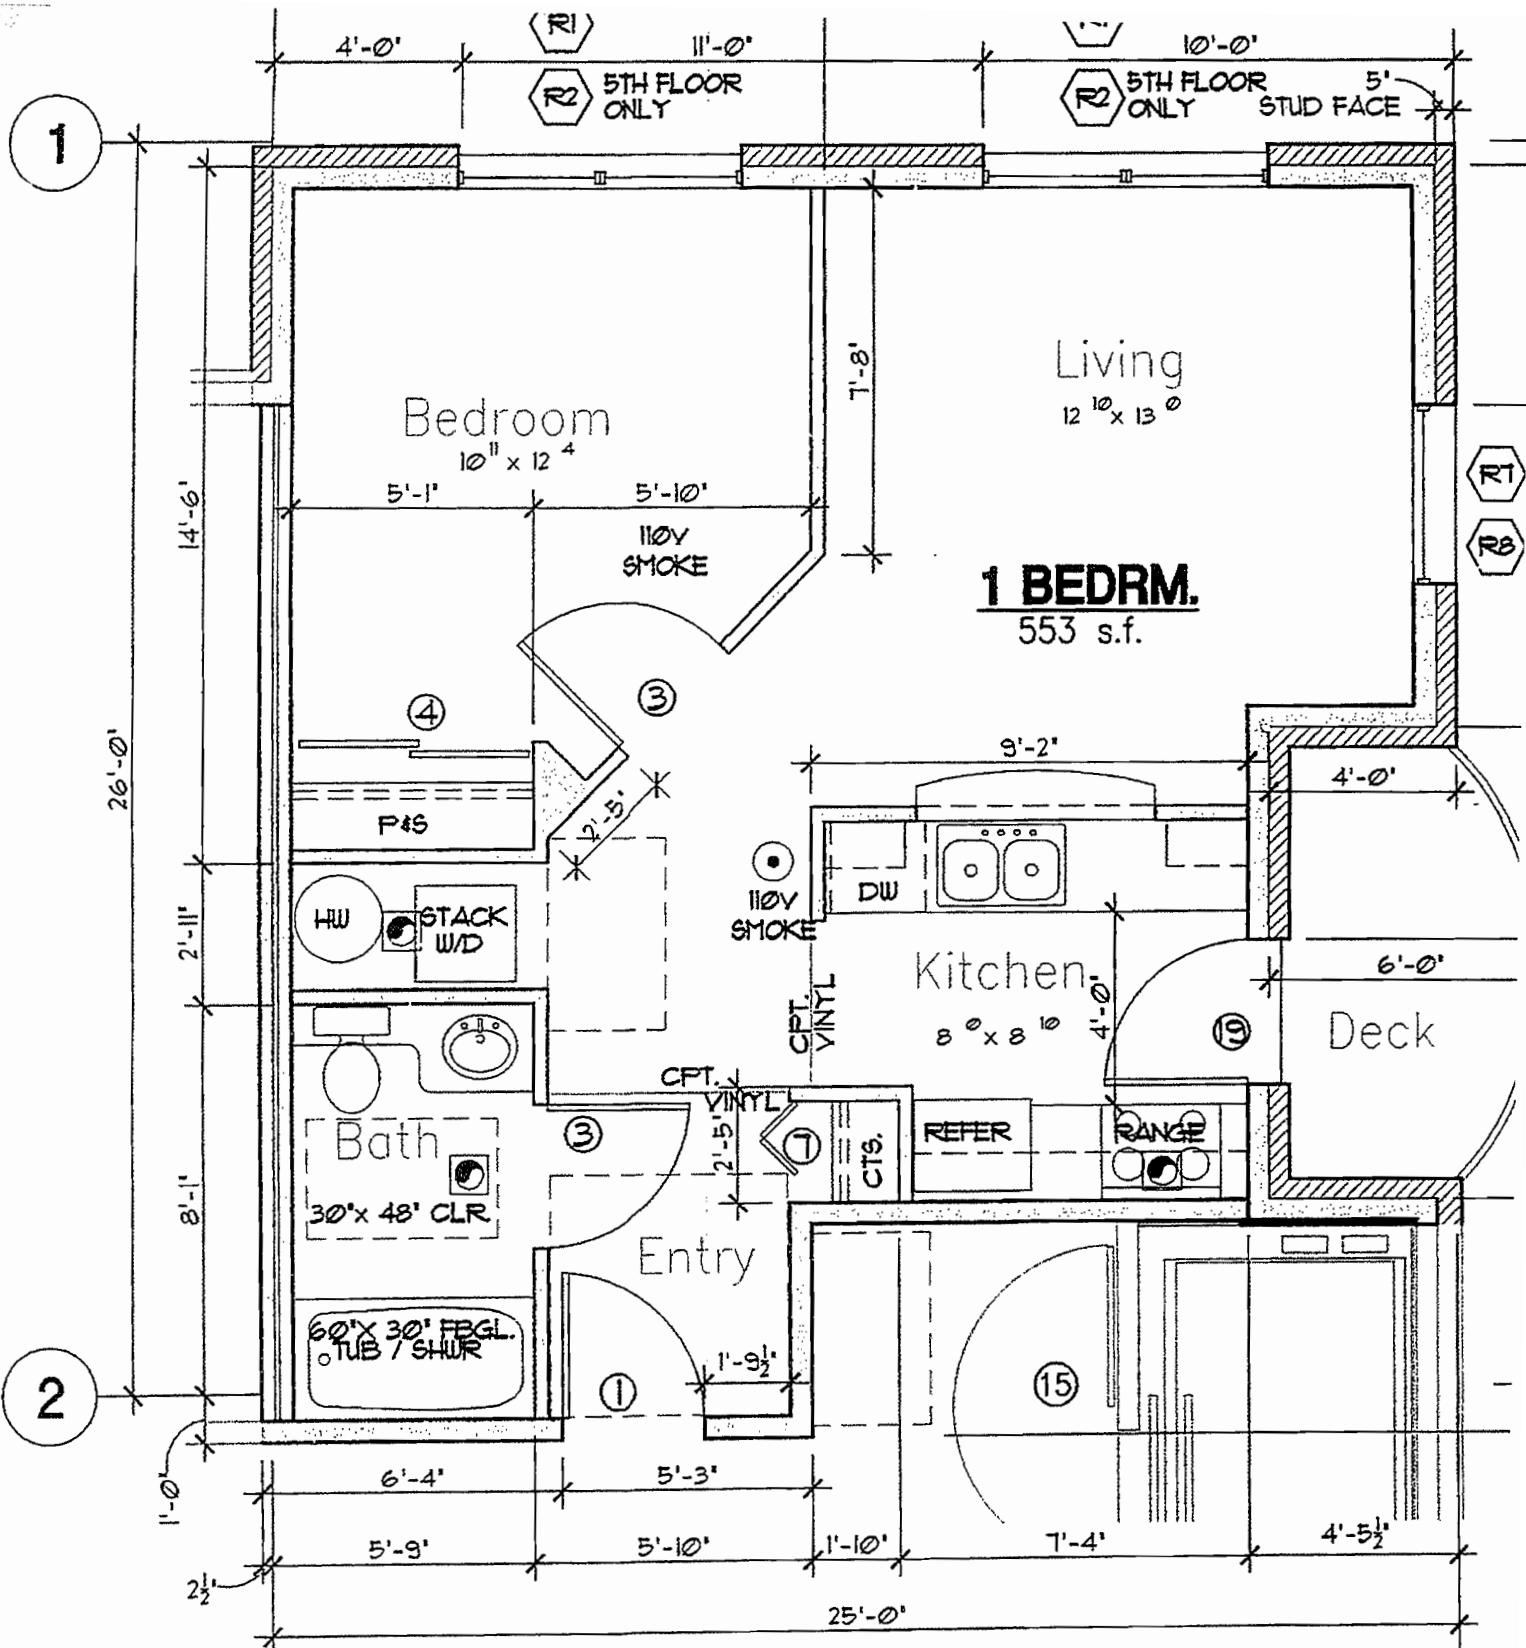

Morse Landing
112 E. Maple Street
UNITS # 304, 404 & 504